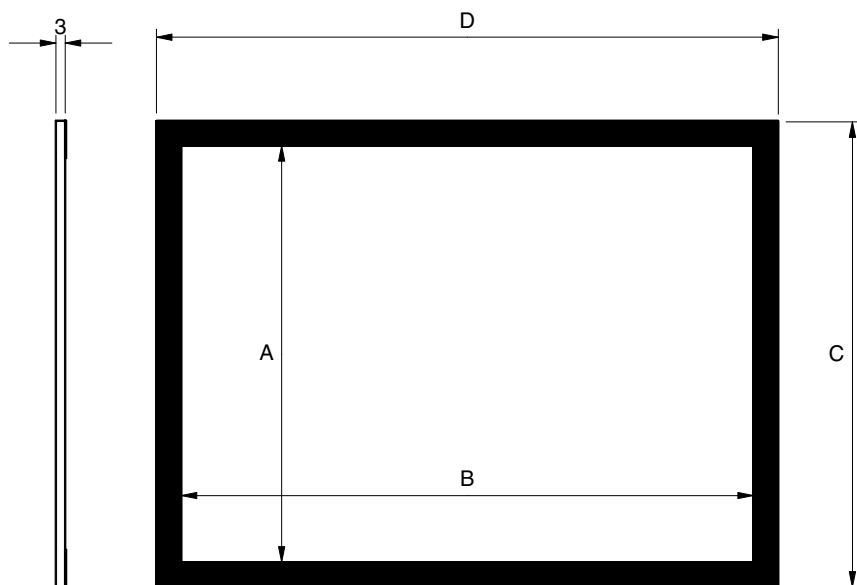

## Front and side view

- A Image height
- B Image base
- C Frame total height (A+16)
- D Frame total base (B+16)

Aluminium frame covered with black velvet for a perfect integration in your home cinema installation.

Frame covered with black velvet

- 3 standard formats available.
- Cineframe is delivered with wall brackets.
- Easy to install, the screen has to be suspended as a picture frame, thanks to 2 screws placed in the upper corners.