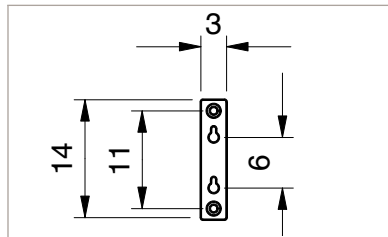

- A Image height
- B Image base
- C Frame height (A+16)
- D Frame base (B+16)

Chic and elegance: aluminum frame covered with black velvet.

- The projection surface is fixed with snap buttons, totally invisible at the back of the frame.
- Easy to install and adapted to all configurations
- overall dimensions: image format + 16 cm

Bracket