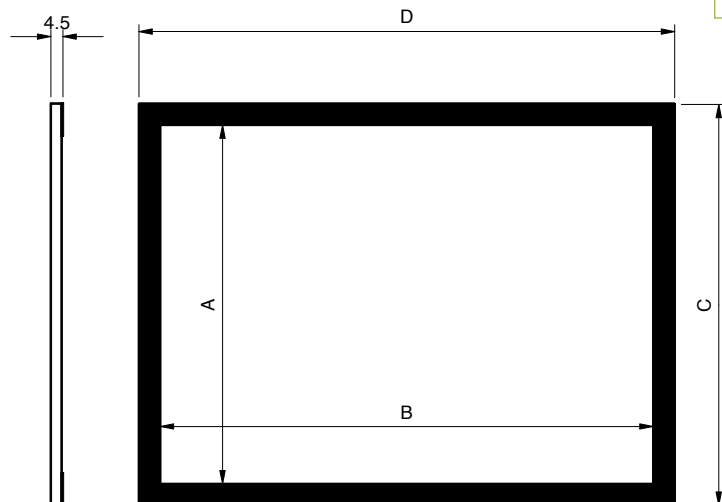

## Front and side view

- A Image height
- B Image base
- C Frame height (A+16)
- D Frame base (B+16)

Chic and elegance: aluminum frame covered with black velvet.

- The projection surface is fixed with snap buttons, totally invisible at the back of the frame.
- Easy to install and adapted to all configurations
- overall dimensions: image format + 16 cm

## Technical data

Reference Matt White	Reference Microperf® Oray®	Reference Black Contrast®	A cm	B cm	C cm	D cm	Net weight kg
<b>4:3 format</b>							
CH1B1112150	CH1N3112150	CH1BC112150	112	150	128	166	10
CH1B1135180	CH1N3135180	CH1BC135180	135	180	151	196	12
CH1B1150200	CH1N3150200	CH1BC150200	150	200	166	216	14
CH1B1180240	CH1N3180240	CH1BC180240	180	240	196	256	18
CH1B1202270	CH1N3202270	CH1BC202270	202	270	218	286	21
CH1B1225300	CH1N3225300	CH1BC225300	225	300	241	316	23
<b>16:9 format</b>							
CH1B1101180	CH1N3101180	CH1BC101180	101	180	117	196	12
CH1B1112200	CH1N3112200	CH1BC112200	112	200	128	216	14
CH1B1135240	CH1N3135240	CH1BC135240	135	240	151	256	18
CH1B1151270	CH1N3151270	CH1BC151270	151	270	167	286	21
CH1B1169300	CH1N3169300	CH1BC169300	169	300	185	316	23