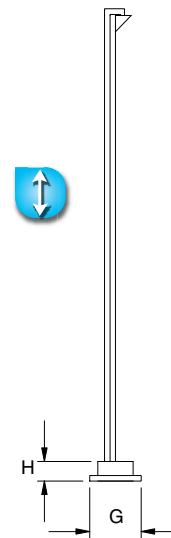

## Front and side view

- A Image height
- B Image base
- E Total fabric base
- F Casing length
- G Casing depth
- H Casing height

The Mini screen is a mobile screen, ultra light and very easy to use. It is dedicated to pico projectors and can be installed on a table.

- The black anodised aluminium casing combines lightness and quality finish.
- The fabric is tensioned thanks to a upright placed at the back of the casing.
- Easy to open in few seconds. It will be your partner in any circumstance.

## Technical data

References	A cm	B cm	D cm	E cm	F cm	G cm	H cm	Net weight kg
4:3 format	Black borders							
MIN01B1049061	49	61	56	65	75	9,5	3,5	2
MIN01B1064081	64	81	71	85	95	9,5	3,5	2
MIN01B1079102	79	102	86	106	116	9,5	3,5	2,5