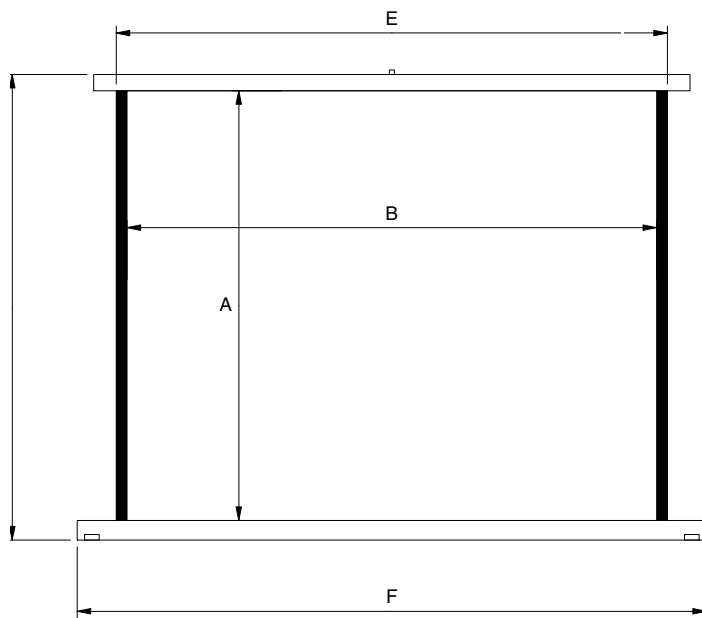

## Front and side view

- A Image height
- B Image base
- E Total fabric base
- F Casing length
- G Casing depth
- H Casing height

The Mini screen is a mobile screen, ultra light and very easy to use. It is dedicated to pico projectors and can be installed on a table.

## Technical data

References	A cm	B cm	D cm	E cm	F cm	G cm	H cm	Net weight kg
4:3 format	Black borders							
MIN01B1049061	49	61	56	65	75	9,5	3,5	2
MIN01B1064081	64	81	71	85	95	9,5	3,5	2
MIN01B1079102	79	102	86	106	116	9,5	3,5	2,5