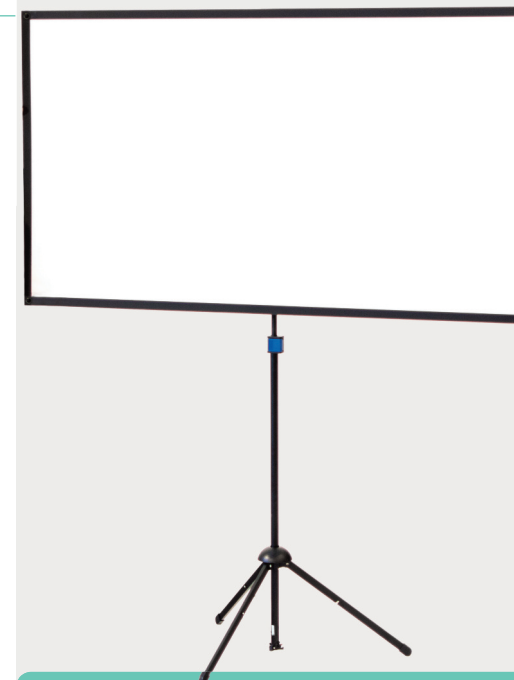

Front and side view

- A image height
- B image base
- C fabric overall height
- D fabric overall base
- E adjustable foot
- F depth foot/axis

Compact and lightweight, this is the only "ULTRA MOBILE" screen on the market.

Compact and lightweight, this is the only "ULTRA MOBILE" screen on the market. With its transport bag, the CrossScreen is particularly adapted to nomadic presentations. Installed in a few minutes:

- Easy and very quick to set up
- Adjustable in height
- Can be fixed to the wall