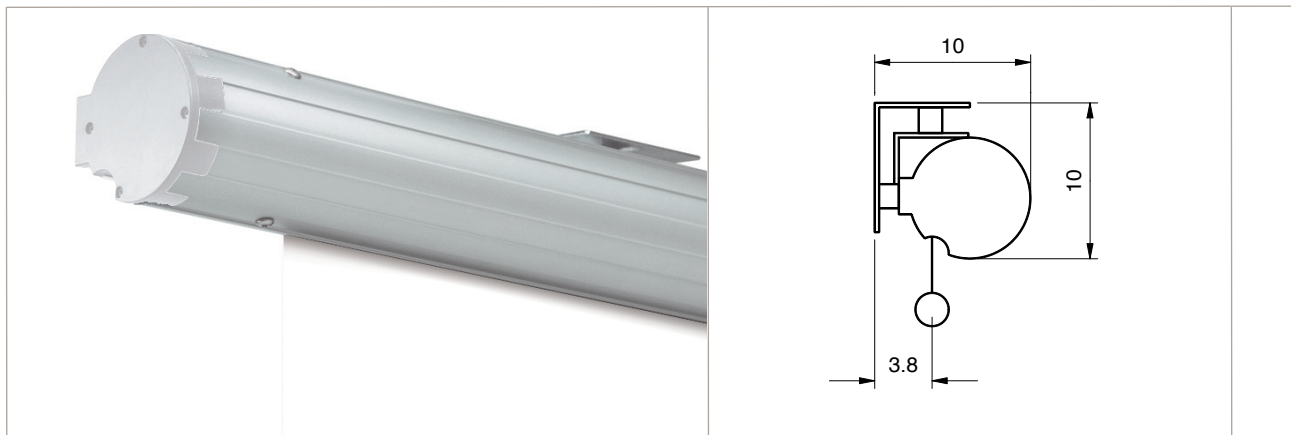

Side view

Chemin de Beurepaire - CS42005
91410 DOURDAN - FRANCE
Tel +33 1 64 59 94 54