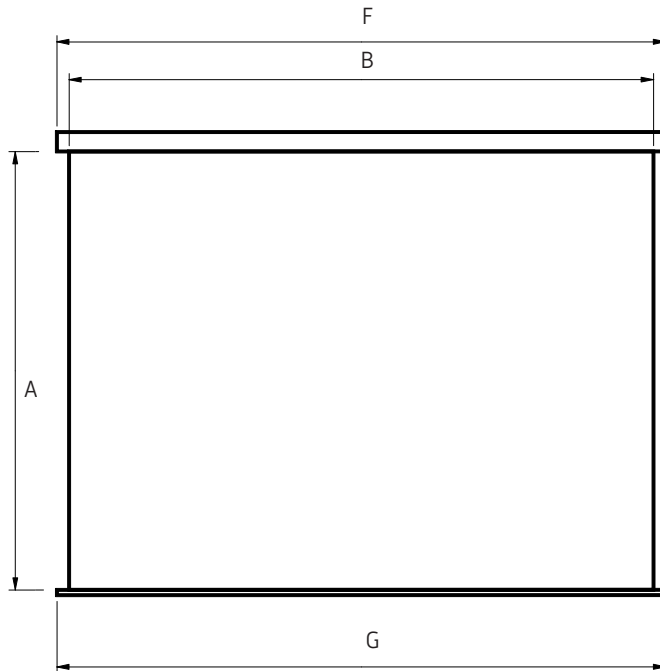

Front view

- A Image height
- B Image base
- F Casing length
- G Weighing bar length

Technical data

Reference	A cm	B cm	F cm	G cm	Net Weight kg
4:3 format					
MPP08B1150200	150	200	210	210	8
MPP08B1180240	180	240	250	250	10
Square format					
MPP08B1150150	150	150	160	160	5
MPP08B1180180	180	180	190	190	7
MPP08B1200200	200	200	210	210	8
MPP08B1240240	240	240	250	250	10
Formats 16:10					
MPP08B1112180	112	180	190	190	7
MPP08B1125200	125	200	210	210	8
MPP08B1150240	150	240	250	250	10

The Super Gear screen is equipped with an aluminum case which design is very modern.

- Fire-resistant matt white projection surface.

- New SRS (Slow return system) stopping device on the whole length which controls the progressive rising up of the weighing bar.

EXTENDING BRACKETS

Reference the pair	Dimension
OPTECAR10	10 cm
OPTECAR20	20 cm
OPTECAR30	30 cm

Side view

Chemin de Beurepaire - CS42005
91410 DOURDAN - FRANCE
Tel +33 1 64 59 94 54