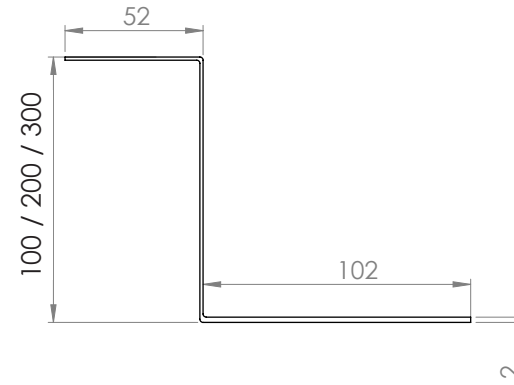

Front view

- A Image height
- B Image base
- F Casing length
- G Weighing bar length

The Super Gear screen is equipped with an aluminum case which design is very modern.

Technical data

Reference	A cm	B cm	F cm	G cm	Net Weight kg
4:3 format					
MPP08B1135180	135	180	190	190	7
MPP08B1150200	150	200	210	210	8
MPP08B1180240	180	240	250	250	10
Square format					
MPP08B1150150	150	150	160	160	5
MPP08B1180180	180	180	190	190	7
MPP08B1200200	200	200	210	210	8
MPP08B1240240	240	240	250	250	10
Formats 16:10					
MPP08B1112180	112	180	190	190	7
MPP08B1125200	125	200	210	210	8
MPP08B1150240	150	240	250	250	10

- Fire-resistant matt white projection surface.

- New SRS (Slow return system) stopping device on the whole length which controls the progressive rising up of the weighing bar.

- Its Speed Solo system enables you to place directly the screen on the wall or the ceiling very easily.
- The screen slides into the brackets and is then fastened with a simple tool.

Extending brackets

EXTENDING BRACKETS

Reference the pair	Dimension
OPTECAR10	10 cm
OPTECAR20	20 cm
OPTECAR30	30 cm

Side view

Chemin de Beaurepaire
91410 DOURDAN - FRANCE
Tel +33 1 64 59 94 54