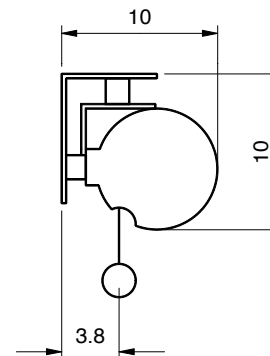

Front view

- A Image height
- B Image base
- F Casing length
- G Weighing bar length

The Super Gear screen is equipped with an aluminum case which design is very modern.

Technical data

Reference	A cm	B cm	F cm	G cm	Net Weight kg
4:3 format					
MPP08B1135180	135	180	190	190	7
MPP08B1150200	150	200	210	210	8
MPP08B1180240	180	240	250	250	10
Square format					
MPP08B1150150	150	150	160	160	5
MPP08B1180180	180	180	190	190	7
MPP08B1200200	200	200	210	210	8
MPP08B1240240	240	240	250	250	10
Formats 16:10					
MPP08B1112180	112	180	190	190	7
MPP08B1125200	125	200	210	210	8
MPP08B1150240	150	240	250	250	10

- Fire-resistant matt white projection surface.

- New SRS (Slow return system) stopping device on the whole length which controls the progressive rising up of the weighing bar.

- Its Speed Solo system enables you to place directly the screen on the wall or the ceiling very easily.
- The screen slides into the brackets and is then fastened with a simple tool.

Extending brackets

EXTENDING BRACKETS

Reference the pair	Dimension
OPTECAR10	10 cm
OPTECAR20	20 cm
OPTECAR30	30 cm

Side view

Chemin de Beaurepaire
91410 DOURDAN - FRANCE
Tel +33 1 64 59 94 54