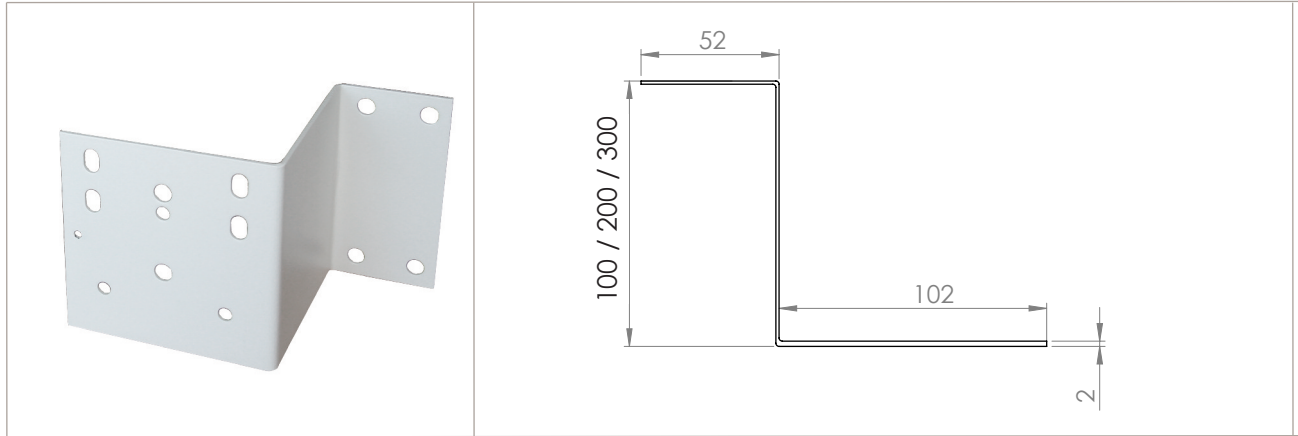

Extending brackets

EXTENDING BRACKETS

Reference the pair	Dimension
OPTECAR10	10 cm
OPTECAR20	20 cm
OPTECAR30	30 cm