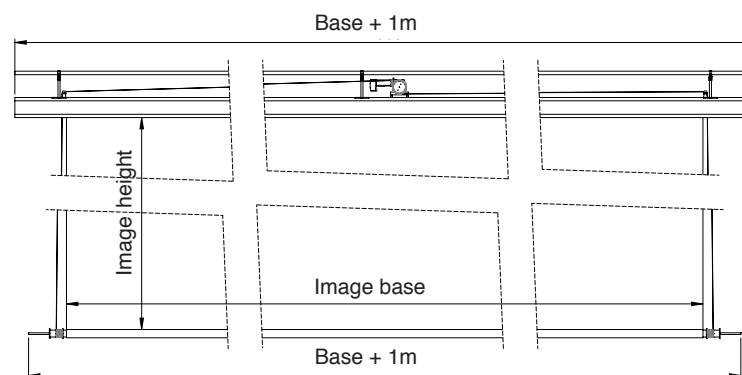

100% CUSTOMIZABLE

For your large dimensions projects.

Polichinelle

This range of screens fits in the category of equipments for large auditoriums, conference centers and theatres.

- **They are custom made** for all formats with an image base from 7 meters up to 20 meters and more
- **The materials used ensures lightness and reliability to the whole system**
- **Aluminum structure** covered with black fabric
- **Roller tube in aluminium** or carbon fiber for the largest sizes.
- **No arms** in the lower part
- **High rigidity**
- **Easy installation**
- **Voltage : 230V**
- **Security brake** in case of power cut
- **Can be mounted** on a boom or suspended
- **Stop-fall** device in option
- **A crank** is supplied for manual release