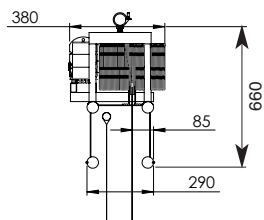

100% CUSTOMIZABLE

For your large dimensions projects.

Polichinelle

This range of screens fits in the category of equipments for large auditoriums, conference centers and theatres.

- **They are custom made** for all formats with an image base from 7 meters up to 20 meters and more
- **The materials used ensures lightness and reliability to the whole system**
- **Aluminum structure** covered with black fabric
- **Roller tube in aluminium** or carbon fiber for the largest sizes.
- **No arms** in the lower part
- **High rigidity**
- **Easy installation**
- **Voltage : 230V**
- **Security brake** in case of power cut
- **Can be mounted** on a boom or suspended
- **Stop-fall** device in option
- **A crank** is supplied for manual release