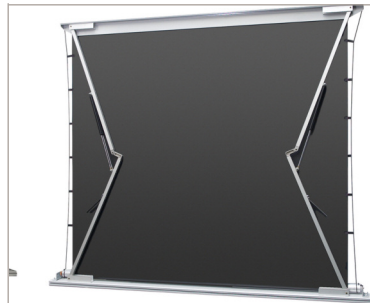

The built-in solution mounted on a base plate for installation into media furniture, media cabinets, sideboards and stages.

- Specially designed for short-throw projectors.
- Mat White fabric
- Color of the mounting and the horizontal bar: white aluminium, RAL 9006
- The Pantograph system provides a good flatness of the projection surface
- The upper horizontal bar of the screen surface can bear 500 g additional weight per running metre horizontal bar and is equipped with an integrated equalization mechanism of the screen surface
- Cable outlet on the right side

Back

Technical data

Reference	A cm	B cm	C cm	D cm	E cm	F cm	G cm	H cm
Black-out-matt-white								
PA3B4129172153180XE	153	180	129	172	210	215	16	20
PA3B4144192168200XE	168	200	144	192	230	235	16	20
PA3B4174232198240XE	198	240	174	232	270	275	16	20
PA3B4219292243300XE	243	300	219	292	330	335	16	20
PA3B5257342281350XE	281	350	257	342	380	385	16	20

Chemin de Beurepaire - CS 42005
91410 DOURDAN - FRANCE
Tel +33 1 64 59 94 54