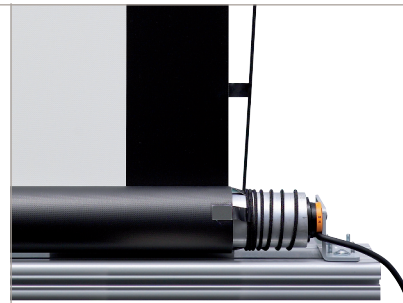

Scrolling down