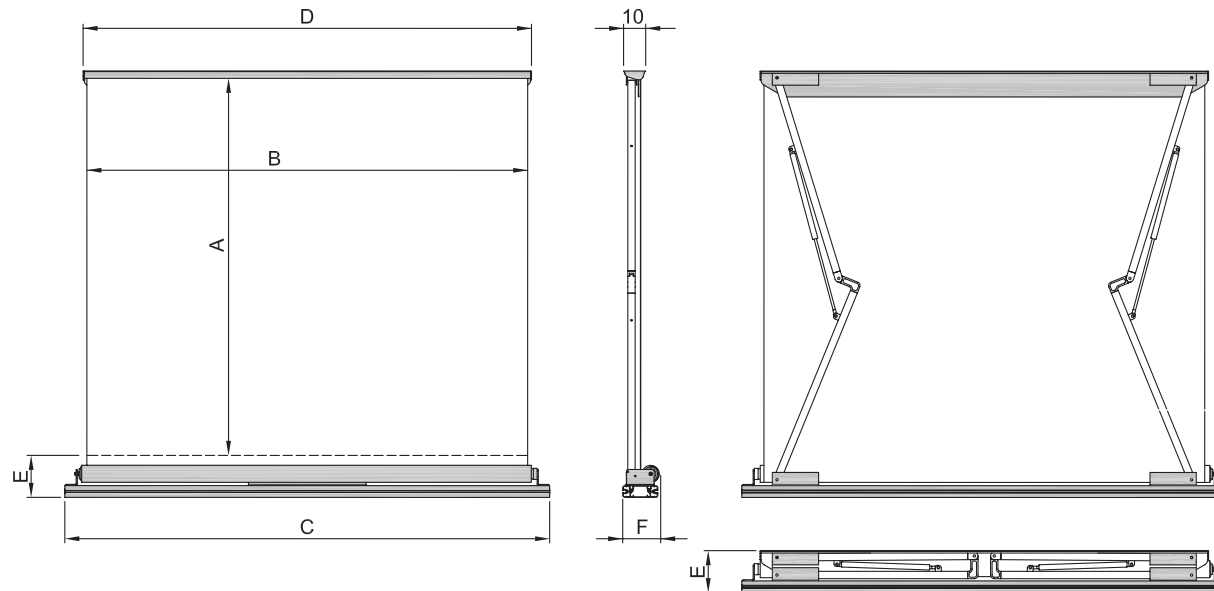

Front and profile views

Back

Upper bar

Motor tube

The integrated solution for installation in a media cabinet with a tension system of the fabric and pantographs at the back.

- Aluminium support for a integration in a media furniture, scenes, etc
- Black-out matt white fabric
- Support and bar horizontal color: white-aluminium, RAL 9006
- The pantograph system offers a good flatness of the projection surface
- The top horizontal bar of the screen surface can support an additional weight of 500g per meter of horizontal bar and is equipped with a built-in screen surface equalization mechanism
- Cable outlet on the right side

Technical data

Pantoscreen PRO Reference	A cm	B cm	C cm	D cm	E cm	F cm
PA1B4135180135180XE	155	180	200	195	20	13,5
PA1B4150200150200XE	170	200	220	215	20	13,5
PA1B4180240180240XE	200	240	260	255	20	16
PA1B4225300225300XE	245	300	320	315	20	16
PA1B5300400300400XE	320	400	420	415	20	16