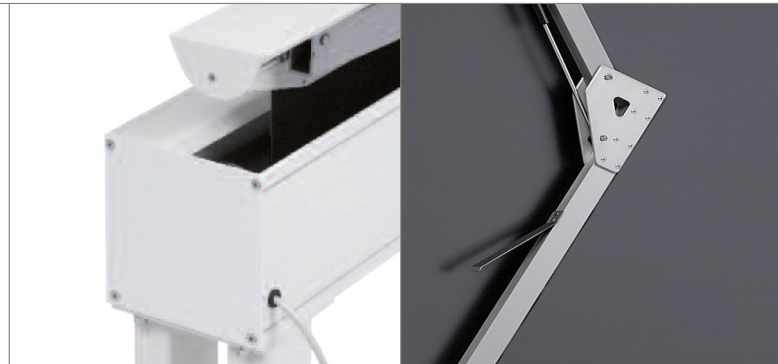

Front and profile views

- A Image height
 B Image base
 C Weighing bar length
 D Overall casing length
 E Overall height

Back

Detail

The PANTOSCREEN WITH CASING screen is equipped with a housing and a pantograph mechanism at the back.

- 17/17cm square section aluminium casing and double frame tube, colour: white, RAL 9003
- Matt white fabric
- The pantograph system offers a good flatness of the projection surface
- The top bar closes the casing when the screen is retracted and is equipped with an integrated screen surface equalization mechanism
- An equalization mechanism for the angle of inclination of the pantographs ensures that the pantographs are parallel at the back when opening or closing the screen and prevents twisting.
- Safety stop of the winding mechanism when the housing is closed
- Up/down switch included
- Option: roller feet