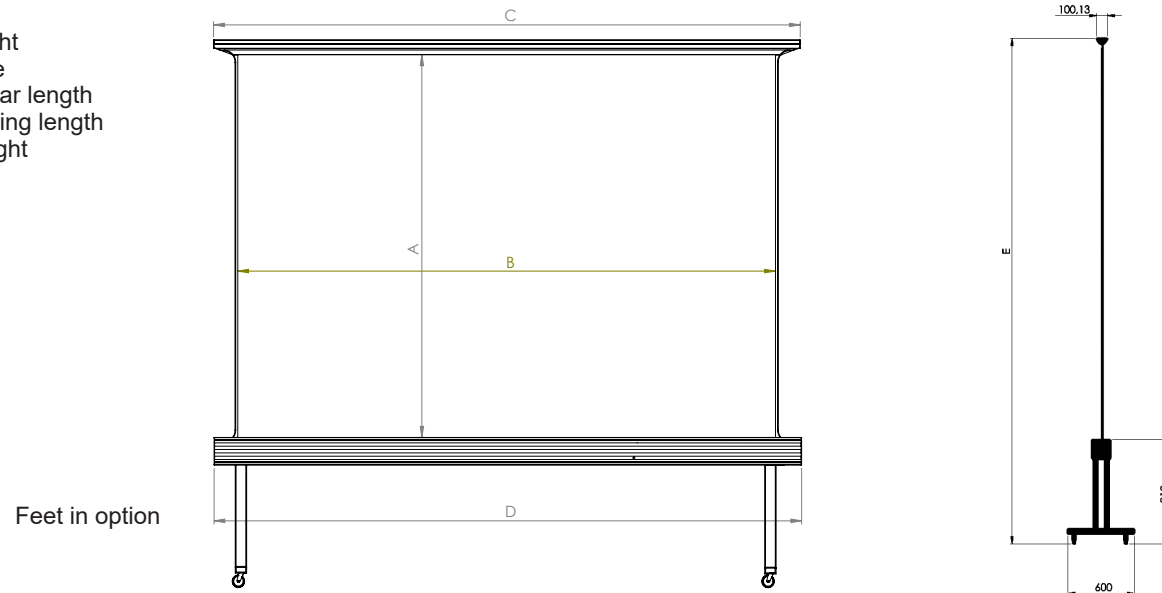

Front and profile views

- A Image height
 B Image base
 C Weighing bar length
 D Overall casing length
 E Overall height

Back

Detail

The PANTOSCREEN WITH CASING screen is equipped with a housing and a pantograph mechanism at the back.

- 17/17cm square section aluminium casing and double frame tube, colour: white, RAL 9003
- Matt white fabric
- The pantograph system offers a good flatness of the projection surface
- The top bar closes the casing when the screen is retracted and is equipped with an integrated screen surface equalization mechanism
- An equalization mechanism for the angle of inclination of the pantographs ensures that the pantographs are parallel at the back when opening or closing the screen and prevents twisting.
- Safety stop of the winding mechanism when the housing is closed
- Up/down switch included
- Option: roller feet

Technical data

Pantoscreen Pro/carter Reference	A cm	B cm	C cm	D cm	E cm
PA1B4180240180240PC	180	240	259	260	274,2
PA1B4202270202270PC	202	270	289	290	296,2
PA1B4225300225300PC	225	300	319	320	319,2
PA1B5300400300400PC	300	400	419	420	394,2