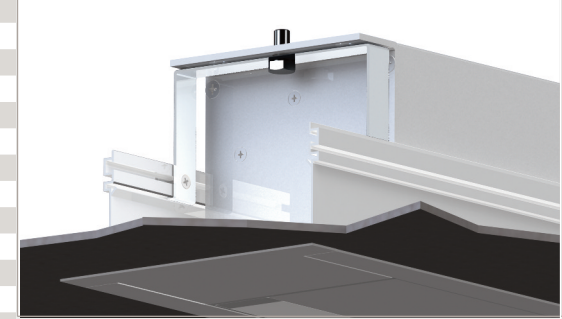

OPTION : MOUNTING SET
1m thread rods and mounting S

Image base < 300 cm : OPTKITOP2
Image base ≥ 300 cm : OPTKITOP3

All-in-one solution for an easy and aesthetic recessed installation. In addition to its reliability, this top of the range screen offers you a full screen image format.

- Tensionned projection surface
- The weighing bar closes the whole case in stand-up position
- Remote control in option
- Wired switch included
- Motor on the right

Chemin de Beaufrepaire - CS 42005
91470 DOURDAN - FRANCE
Tel +33 1 64 59 94 54

Front and side views

- A Fabric height
- B Fabric width
- C Black borders
- D Image base
- E Image height
- F Extra drop
- G Weighing bar length
- H Ideal position of brackets
- I Ideal position of brackets (screen of 3m and more)
- L Fixing center distance
- M Overall length of the underface