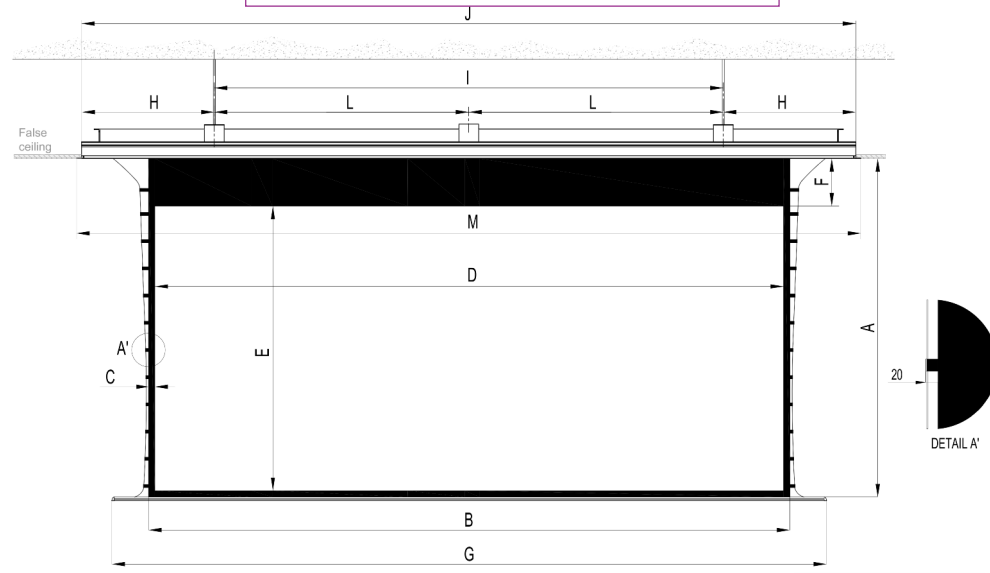

OPTION : MOUNTING SET
1m thread rods and mounting S

Image base < 300 cm : OPTKITOP2
Image base ≥ 300 cm : OPTKITOP3

All-in-one solution for an easy and aesthetic recessed installation. In addition to its reliability, this top of the range screen offers you a full screen image format.

Front and side views

- A Fabric height
- B Fabric width
- C Black borders
- D Image base
- E Image height
- F Extra drop
- G Weighing bar length
- H Ideal position of brackets
- I Ideal position of brackets (screen of 3m and more)
- L Fixing center distance
- M Overall length of the underface